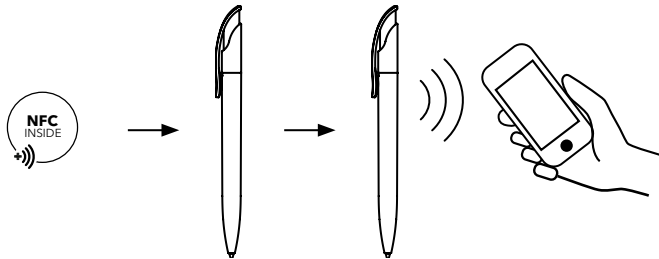

NEW

SENATOR CONNECTED PENS

**DIGITAL
ADDED VALUE
IN CLASSIC
BALL PENS.**

Get your personal pen with NFC tag now and impressively combine haptic and digital advertising.

senator[®]
Extramoreordinary. Since 1920.

SENATOR CONNECTED PENS

Use the senator® Challenger now with an integrated NFC tag and transmit additional digital information.

As soon as you hold an NFC-enabled smartphone to the pre-programmed NFC tag, you will see the additional information linked to the chip – individually tailored to your wishes, always up to date and alterable any time.

With special discount code to redeem with the ball pen

Sales documents

Price lists, catalogues, flyers always available

NEW

The senator® Connected Pen Package

- We equip your Challenger with a clever NFC tag.
- When you place your order, you will receive a registration code for setting a link of your choice.
- The ball pen is thus already coded on delivery and immediately ready for use and only you can adjust the link online.
- The printed NFC scan logo informs the user of the digital function.
- You can change the link at any time via your individual login. Today, the NFC chip still refers to your homepage, for example, and tomorrow to a new promotion.