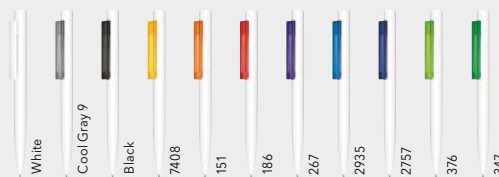

COLOURS

BRANDING / AREA

A_1 Screen print	40 x 6 mm	D_1 Barrel print 360° (upper part)	45 x 35 mm
A_2 Screen print	30 x 20 mm	D_2 Barrel print 360°	45 x 34 mm
A_3 Screen print	40 x 15 mm	E HD print 360°	45 x 34 mm
C Tampo print	45 x 5 mm	2E Digital clip print	48.5 x 8 mm

INDUSTRIAL PRICES (€/PC.)

	500	1,000	3,000	5,000
3280 Polished Basic	0.802	0.764	0.716	0.692
incl. 1c barrel print and pre-charges	1.006	0.908	0.816	0.774
incl. 1c clip print and pre-charges	1.006	0.908	0.816	0.774

For branding prices please refer to the fold-out page at the back of the catalogue 2019.

*Industrial prices are to be understood as RSP in euro, ex works, VAT not included.