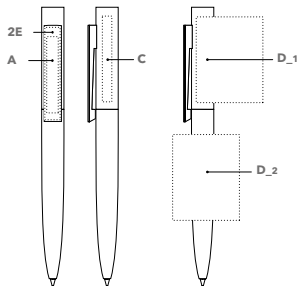

HEADLINER

Soft Touch

NEW

ART. NO. 3285

Twist ball pen
Polished upper part,
barrel with velvety surface,
clear clip,
senator® magic flow G2 refill (1.0 mm)
ink colour: blue or black

SERVICES

PMS Service: from 20,000 pieces