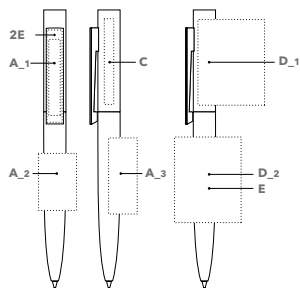

NEW

Digital clip print

3281

3281

ART. NO. 3281

Twist ball pen
Polished opaque barrel surface mixed with glossy transparent barrel surface, polished clip
senator® magic flow G2 refill (1.0 mm), ink colour: blue or black

SERVICES

5,000 in 5
PMS Service: from 20,000 pieces

COLOURS

BRANDING / AREA

A_1 Screen print	40 x 6 mm	D_1 Barrel print 360° (upper part)	45 x 35 mm
A_2 Screen print	30 x 20 mm	D_2 Barrel print 360°	45 x 34 mm
A_3 Screen print	40 x 15 mm	E HD print 360°	45 x 34 mm
C Tampo print	45 x 5 mm	2E Digital clip print	48.5 x 8 mm