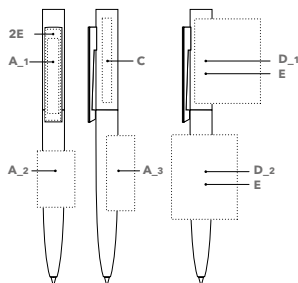

ART. NO. 3280

Twist ball pen
Polished opaque barrel surface,
transparent or polished white clip,
senator® magic flow G2 refill (1.0 mm)
ink colour: blue or black

SERVICES

5,000 in 5
PMS Service: from 20,000 pieces