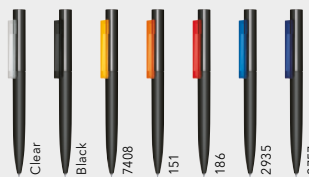

HD
print
360°

Screen
print

3280

3280

ART. NO. 3280

Twist ball pen
Polished opaque barrel surface,
transparent or polished white clip,
senator® magic flow G2 refill (1.0 mm)
ink colour: blue or black

SERVICES

For branding prices please refer to the fold-out page at the back of the catalogue 2019.

*Industrial prices are to be understood as RSP in euro, ex works, VAT not included.

HEADLINER

Soft Touch

NEW

ART. NO. 3285

Twist ball pen
 Polished upper part,
 barrel with velvety surface,
 clear clip,
 senator® magic flow G2 refill (1.0 mm)
 ink colour: blue or black

SERVICES

PMS Service: from 20,000 pieces

COLOURS

BRANDING / AREA